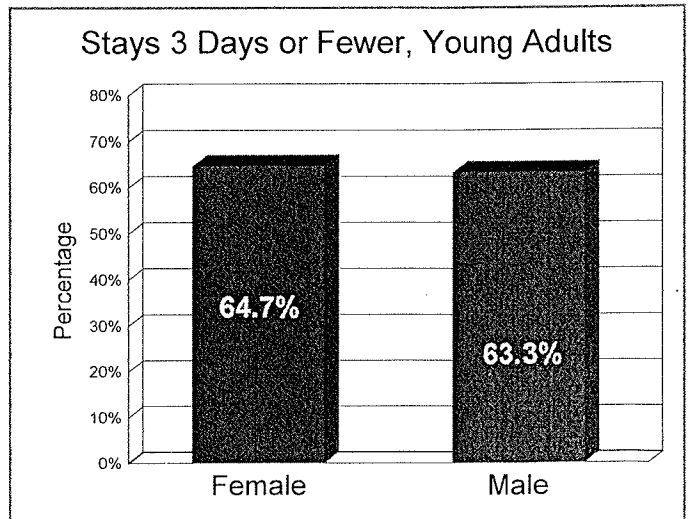

WHATCOM COUNTY SHERIFF'S OFFICE

Young Adult Inmates.

Date Range: 1/1/2017 - 12/31/2017.

	All	Young Adults
Bookings	6044	1085
Inmates	4107	766
Average Length of Stay (days)	31.4	14.9

	Male	Female
Total Inmates, Young Adults	569	197

This report defines "young" as all individuals who were ages 18-24 when booked into a jail facility within the specified date range. It excludes all cite and release bookings. It counts the number of offenders and number of bookings then sorts them by sex of offender. The report displays all offenses that have at least 25 appearances in the data set. The records are sorted by offense.