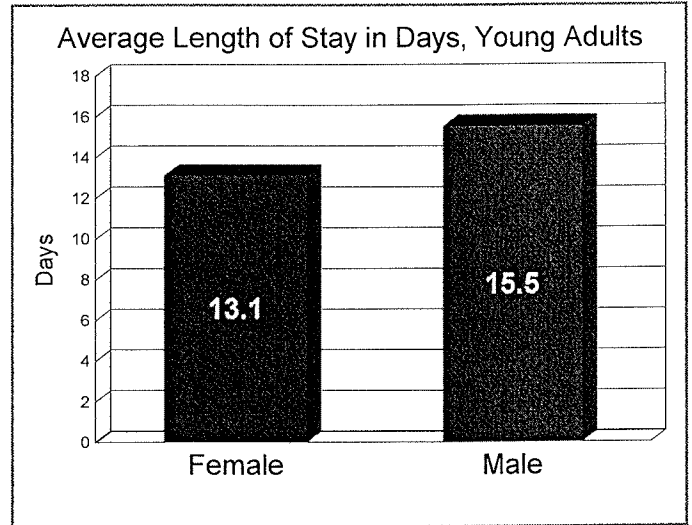

WHATCOM COUNTY SHERIFF'S OFFICE

Young Adult Inmates.

Date Range: 1/1/2017 - 12/31/2017.

	All	Young Adults
Bookings	6044	1085
Inmates	4107	766
Average Length of Stay (days)	31.4	14.9

	Male	Female
Total Inmates, Young Adults	569	197

This report defines "young" as all individuals who were ages 18-24 when booked into a jail facility within the specified date range. It excludes all cite and release bookings. It counts the number of offenders and number of bookings then sorts them by sex of offender. The report displays all offenses that have at least 25 appearances in the data set. The records are sorted by offense.