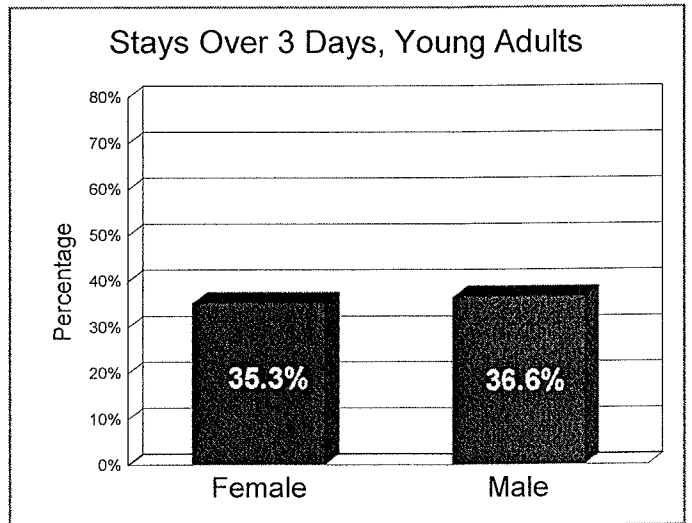

WHATCOM COUNTY SHERIFF'S OFFICE

Young Adult Inmates.

Date Range: 1/1/2017 - 12/31/2017.

	All	Young Adults
Bookings	6044	1085
Inmates	4107	766
Average Length of Stay (days)	31.4	14.9

	Male	Female
Total Inmates, Young Adults	569	197

Top offenses, young adults

DUI	249
ASSAULT 4TH	99
DWLS 3RD DEGREE	75
THEFT 3RD <\$750.00	57
MINOR POSS/CONSUME ALCOHOL	49
THEFT 3RD/FTA	48
CONTROLLED SUBSTANCE VIOLATION	37
ASSAULT 4TH/FTA	30
MAL MISCH 3RD <\$750	27
DOC DETAINER	26
DRIVER <21Y CONSUME ALCOHOL/MJ	26
RECKLESS DRIVING	25

This report defines "young" as all individuals who were ages 18-24 when booked into a jail facility within the specified date range. It excludes all cite and release bookings. It counts the number of offenders and number of bookings then sorts them by sex of offender. The report displays all offenses that have at least 25 appearances in the data set. The records are sorted by offense.