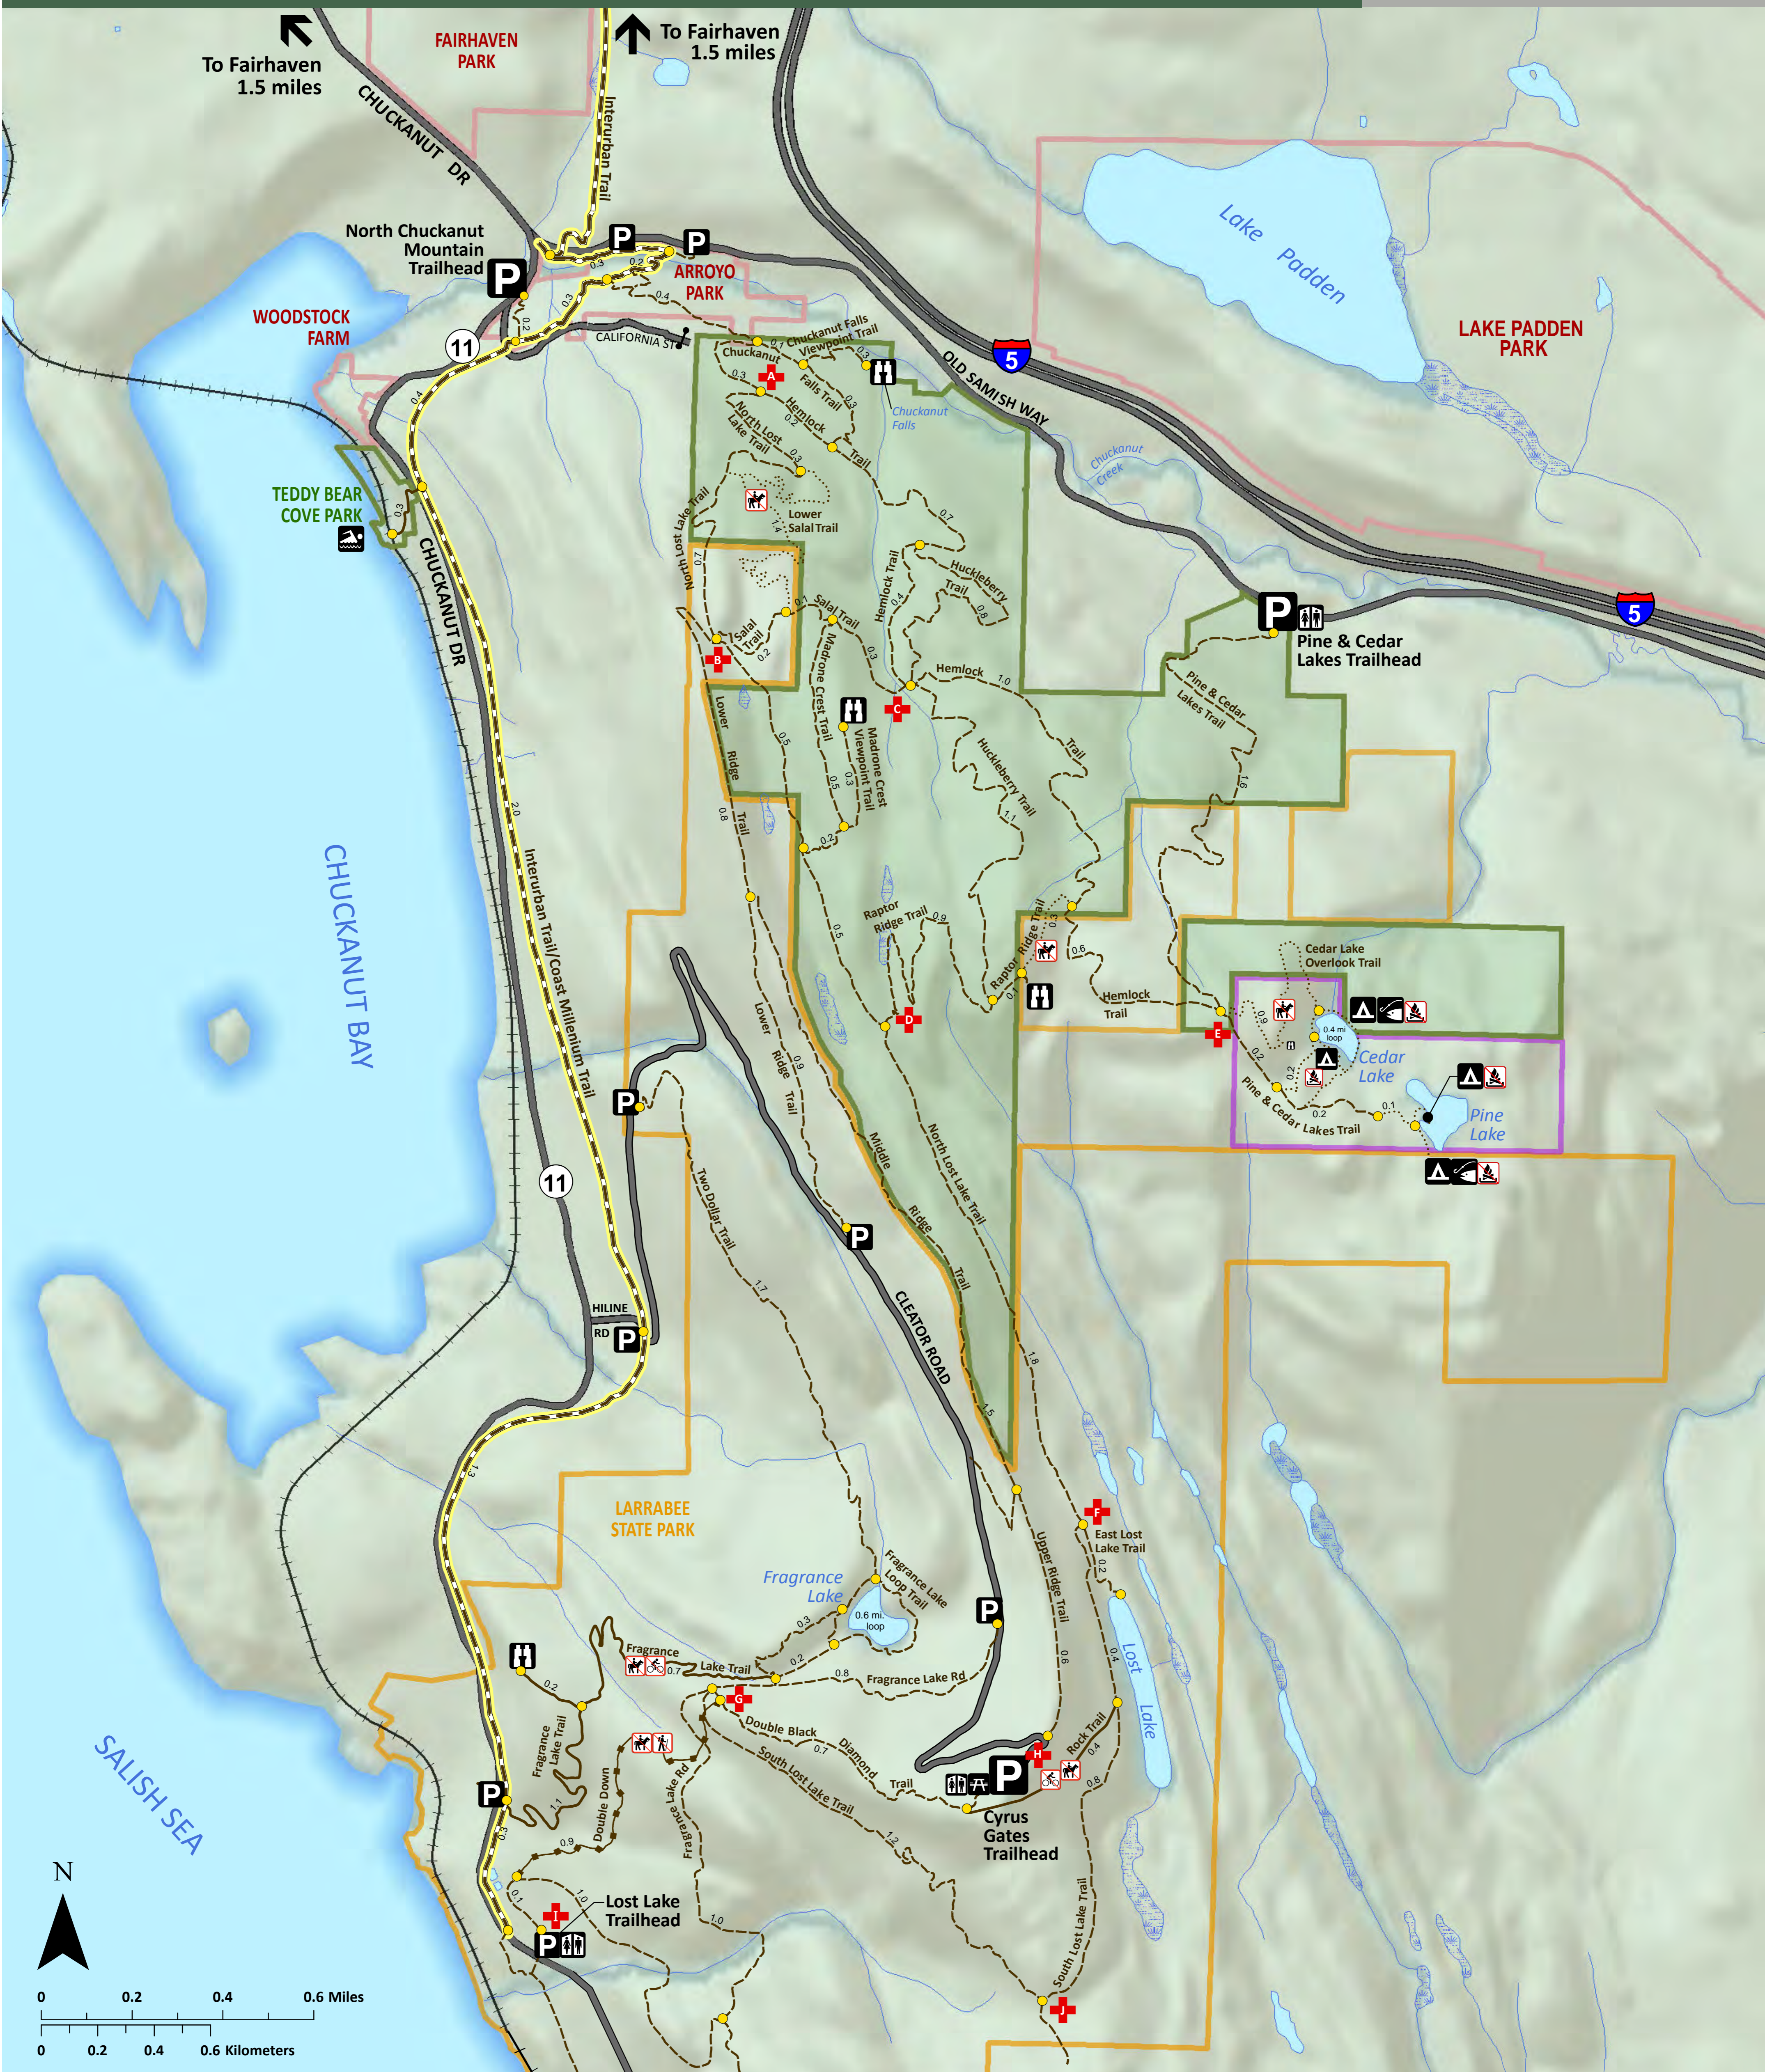

Interurban Trail

Pine & Cedar Lakes

- Parking
- Camping
- Restroom
- Scenic Overlook
- Fishing
- No Campfires (Camp Stoves Only)
- No Horses
- No Bicycles
- No Hikers
- Emergency Checkpoint

- Trail**
- Interurban Trail/Coast Millennium Trail
- Multi-Use Trail
- Hike/Bike Trail
- Bike Only Trail
- Hike Only Trail
- Trail Mileage

- Public Land**
- Whatcom County Parks & Recreation
- City of Bellingham Parks
- Washington State Parks
- Washington Department of Fish & Wildlife

- Transportation**
- Road
- Railroad

Note to map users: Mobile maps approximate your location and may be inoperable at any time on any device. There are no warranties to accompany this material. Use at your own risk.