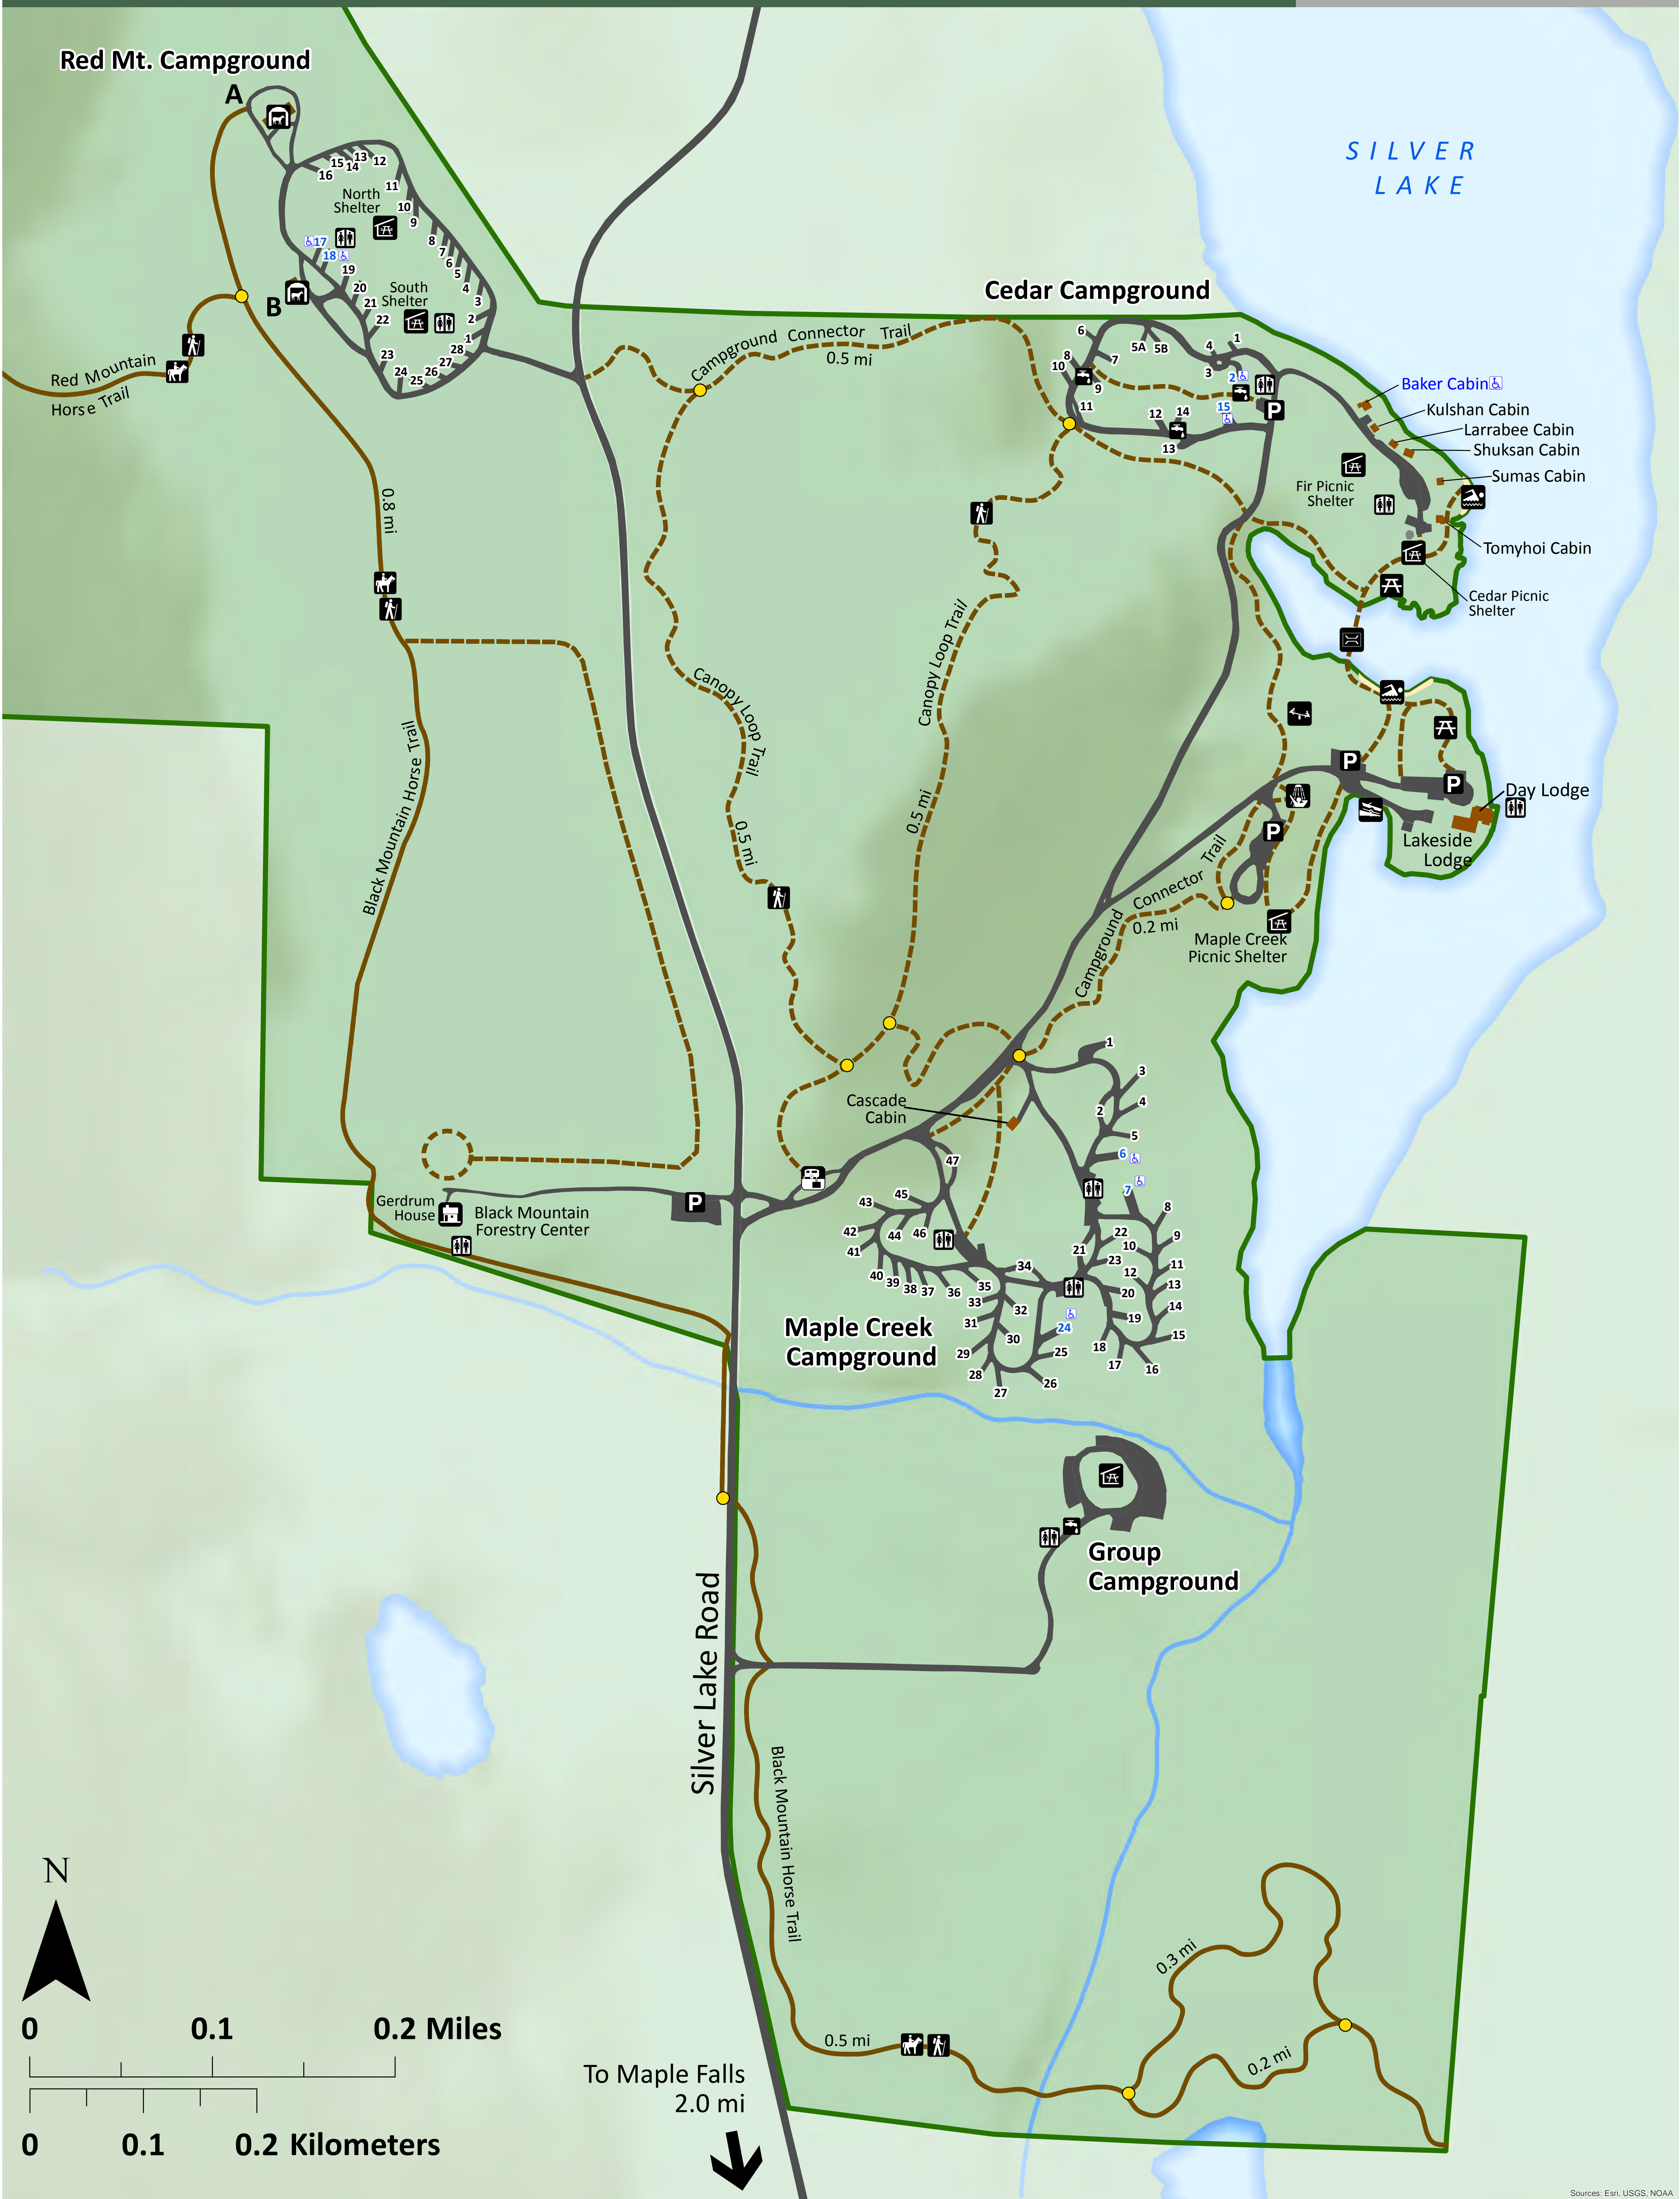

Silver Lake Park

Whatcom County
Parks & Recreation

Sources: Esri, USGS, NOAA

- | | | | |
|-----------------|-------------------|---------------|--------------------|
| Parking | Boat Launch | Restroom | Creek |
| RV Dump Station | Historic Building | Showers | Road |
| Water | Horse Stable | Playground | Trail |
| Picnic Shelter | Swimming Beach | Park Boundary | Equestrian, Hiking |
| Picnic Area | Bridge | Trail Mileage | Hiking Only |

Note to map users: Mobile maps approximate your location and may be inoperable at any time on any device. There are no warranties to accompany this material. Use at your own risk.

Scan for mobile map and to learn more